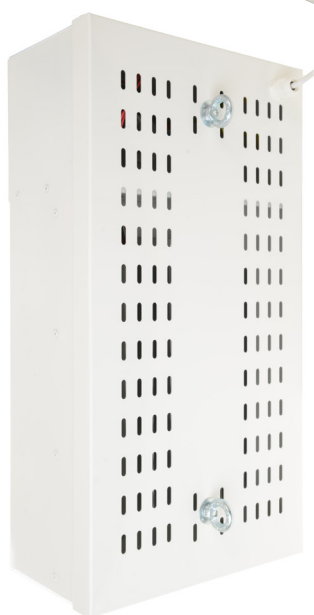

Technical Data-sheet LED Narrow High Bay - 100w

OSRAM
LED TECHNOLOGY INCLUDED

Part Number:	81033
Uses:	250w Metal halide/SON Replacement Racking Aisle Lighting
Light Source:	60 Piece OSRAM Oslon Square
Lumen Output:	11800 Lumens @ 5000k
Colour Temperatures:	5000k [other colour temperatures available]
Colour Rendering Index:	85 Minimum
Beam Angle:	HN - Ledil Racking Aisle 2x2 Lensing
LED Driver:	OSRAM Optotronic OTe50 1A0 x2
Input Voltage:	220-240v AC 50/60 Hz
Dimming	None (DALI available - see 61033)
Luminaire Dimensions:	603mm x 313mm x 158mm
Weight:	7kgs
Casing:	Powder Coated Mild Steel White
Reflector:	Polished Aluminium reflector
Protection:	IP20
Warranty:	5 Years 24/7 operation
Approvals:	BS EN60598-2-2:2012, BS EN61347-1:2008 LIA Verified Scheme
Place of Manufacture:	United Kingdom
Lifetime:	50,000 hrs +
Temperature Limits:	-15 to +50 Deg Celsius
Extras:	PIR/Daylight dimming (see 61035) Polycarbonate/Perspex Diffusers 3hr Emergency Battery Backup